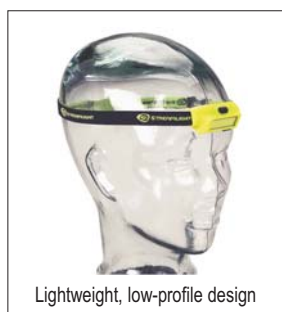

Going for a run or need a hands-free light for up-close tasks? Reach for the Bandit - a lightweight, low-profile headlamp designed just for you. It is USB rechargeable and provides 180 lumens of widespread light.

Three output modes: High, low and emergency flash

- High: 180 lumens; runs 2 hours
- Low: 35 lumens; runs 9.5 hours
- Emergency flash - flashes on high - 180 lumens

Produces bright, even, diffused light with less shadow than spot beams
 Beam doesn't "bounce"
 Floods work area with light
 Ideal for up-close tasks

Impact-resistant polycarbonate construction
 IPX4 weather-resistant; 2m impact resistance tested

2.7" (6.85 cm); 1.3 oz. (36.8 grams) with headband; 1.4 oz. (39.7 grams) with hat clip

Two Year Warranty
 Visit www.streamlight.com for full warranty information

#61700 Bandit - includes hat clip, USB cord and elastic headstrap - Yellow
 #61702 Bandit - includes hat clip, USB cord and elastic headstrap - Black
 #61703 Bandit - includes elastic headstrap, rubber hard hat strap, 3M™ Dual Lock™ and USB cord - Yellow - Box