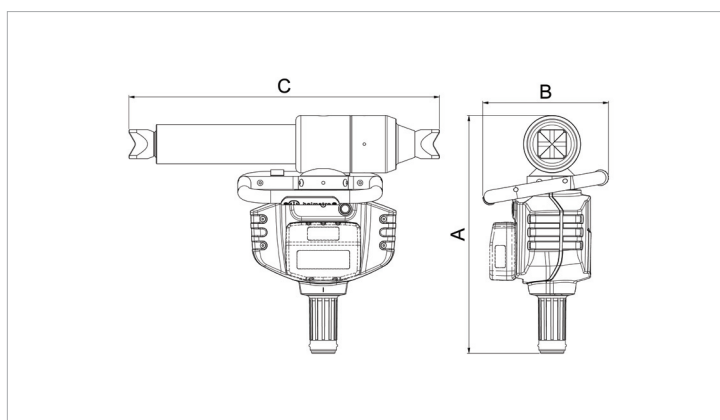

## Ram | **GRA 4321 EVO 3 (excl. battery)**

### Specifications

article number	158.052.207	
model	GRA 4321 EVO 3 (excl. battery)	
short description	Ram	
max. working pressure	psi	10443
spreading / pulling stroke	in	9.8
retracted length	in	23.3
extended length	in	33.2
spreading force over full stroke	lbf	36460
max. pulling force	lbf	11265
pulling force over full stroke	lbf	11265
protection rate	IP54	
sound emission @ 1m/3.25ft	dB(A)	75
sound emission @ 4m/13ft	dB(A)	66
required oil content (effective)	oz	13.4
hydraulic oil type	ISO-L HV VG 15/22	
number of plungers	1	
weight, ready for use	lb	40.6
temperature range	°F	-4 + 131
dimensions (LxWxH)	in	23.3 x 17.8 x 9.4
weight excl. battery	lb	38.4
dimensions (AxBxC)	in	17.8 x 9.4 x 23.3
EN 13204 classification	R161/250-18.4	
EN 13204 compliant	Yes	
NFPA 1936, HPF	lbf	11265
NFPA 1936, HSF	lbf	36460
NFPA 1936, LPF	lbf	11265
NFPA 1936, LSF	lbf	36460
NFPA 1936 compliant	Yes	